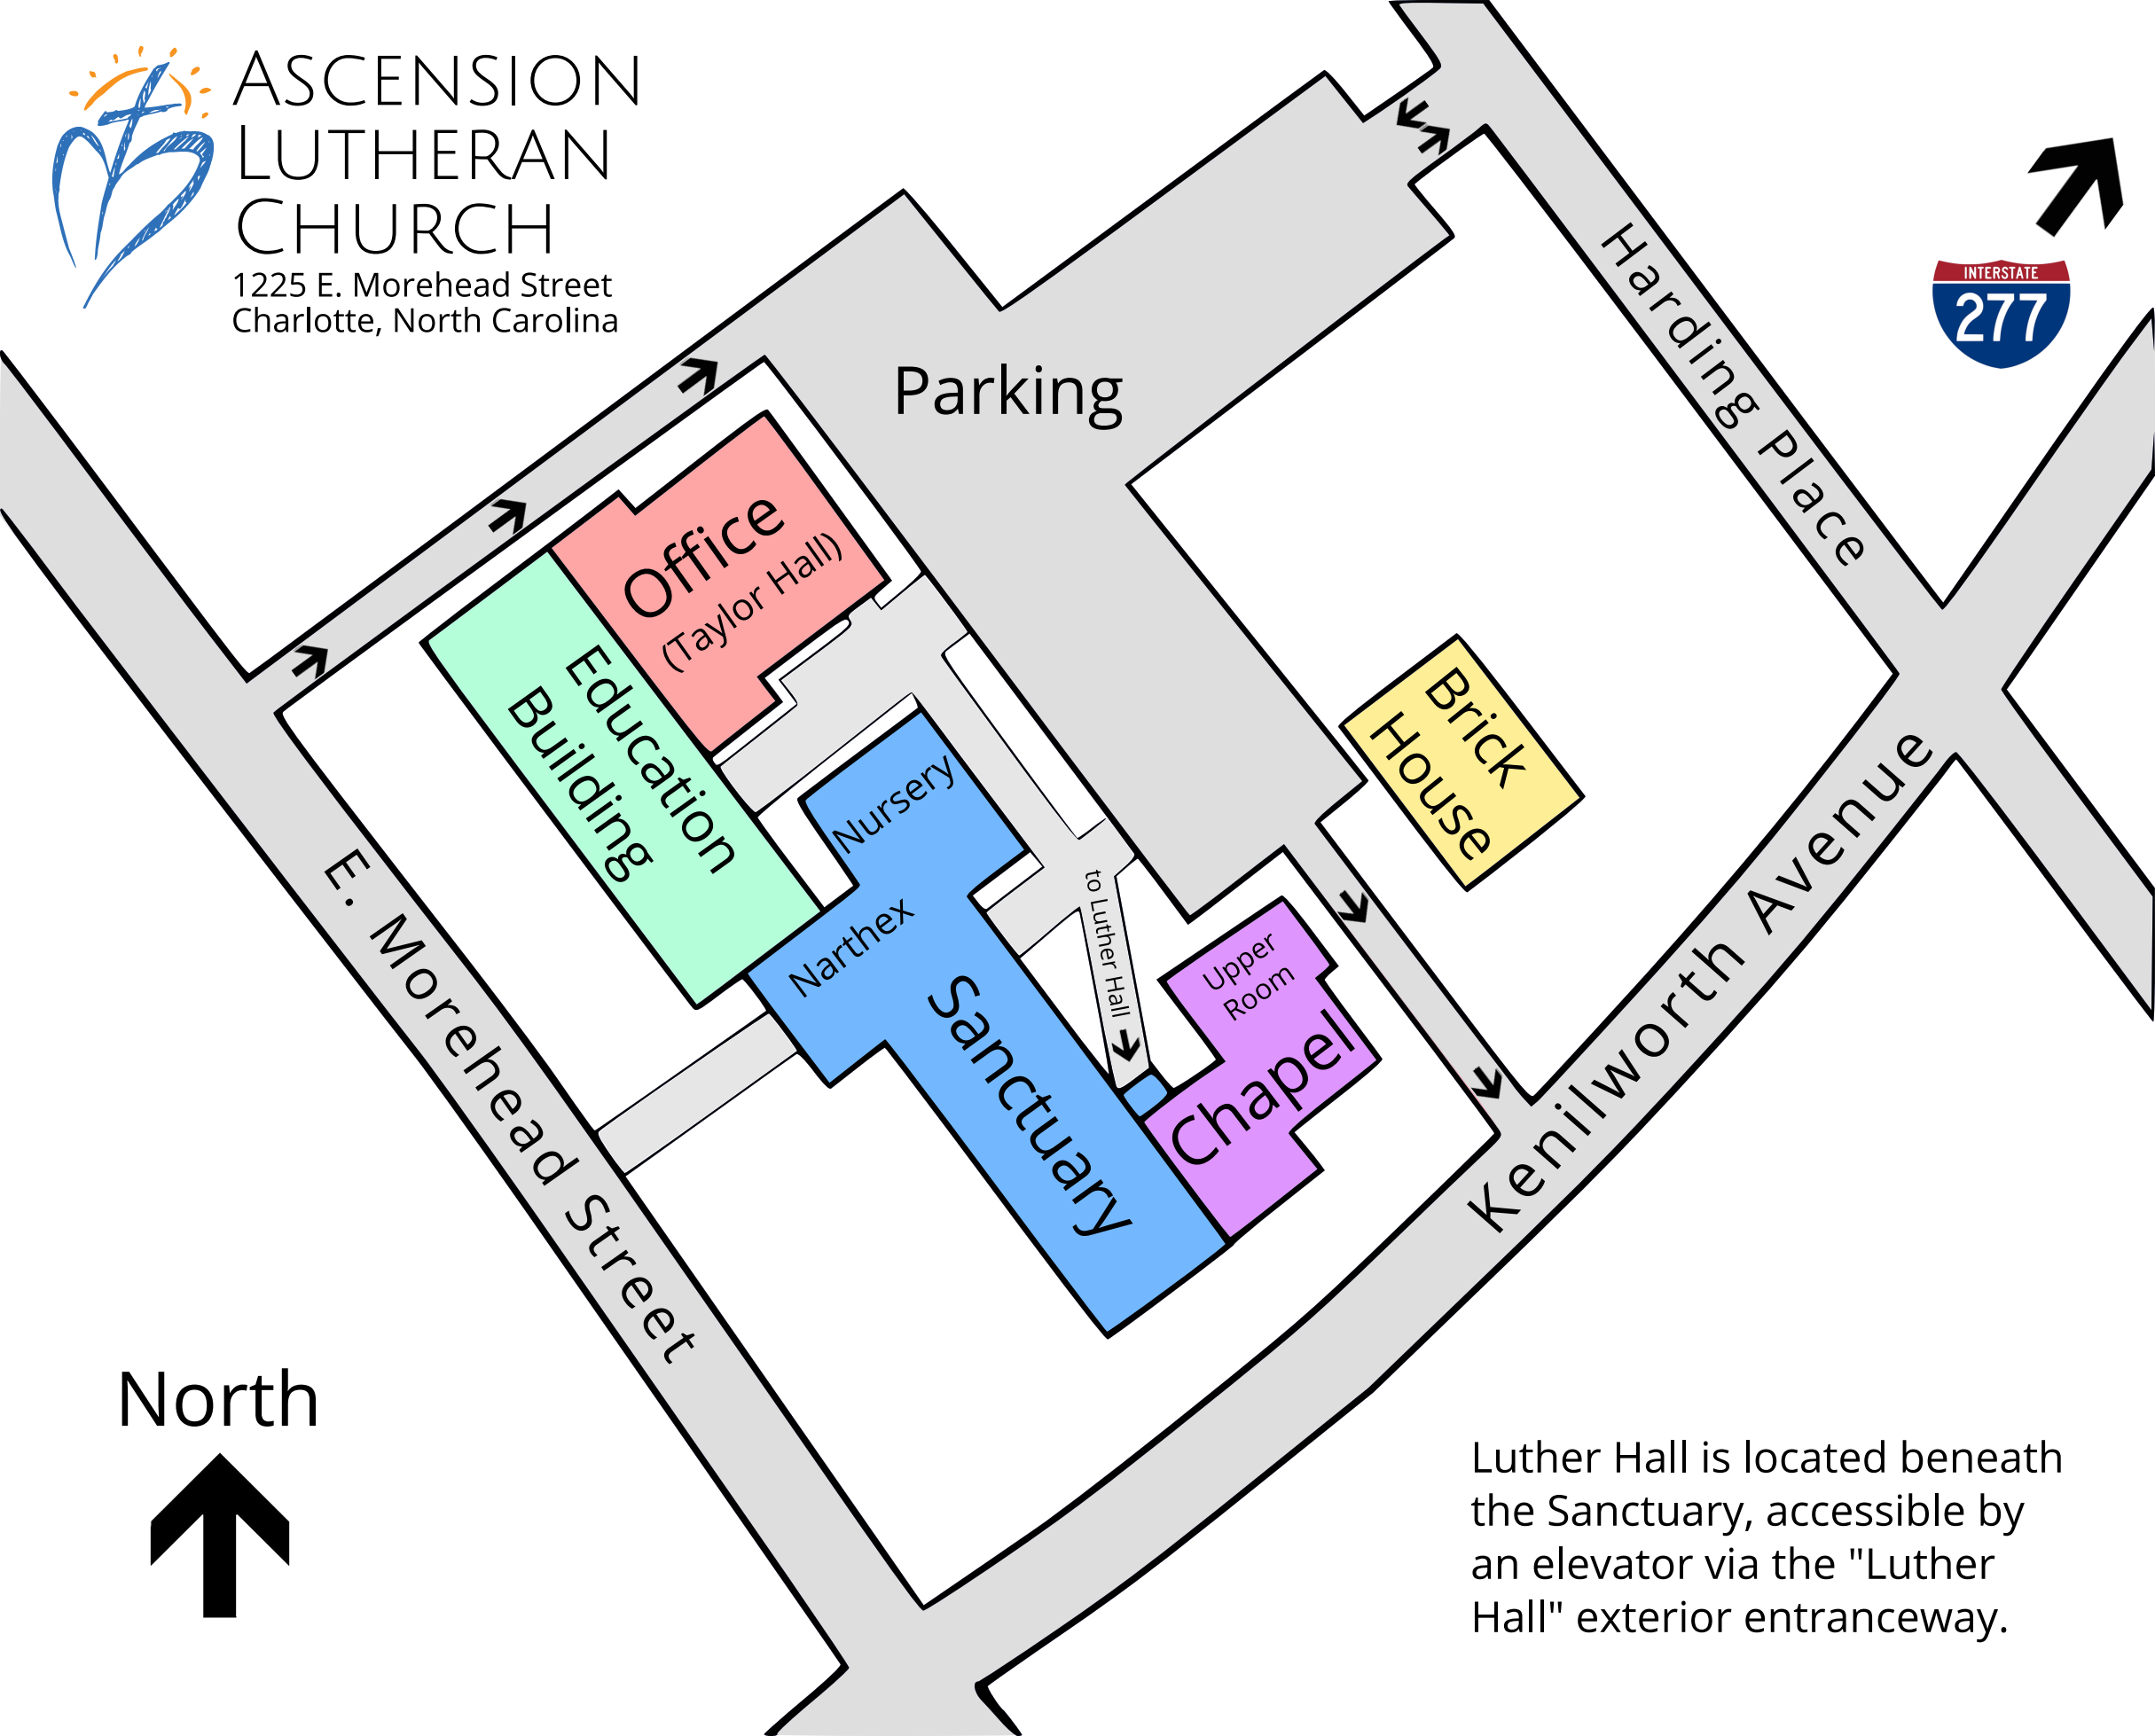

ASCENSION LUTHERAN CHURCH

1225 E. Morehead Street
Charlotte, North Carolina

Parking

Office
(Taylor Hall)

Education
Building

Nursery

Narthex

Sanctuary

Chapel
Upper
Room

Brick
House

E. Morehead Street

Harding Place

Kenilworth Avenue

to Luther Hall

North

Luther Hall is located beneath the Sanctuary, accessible by an elevator via the "Luther Hall" exterior entranceway.